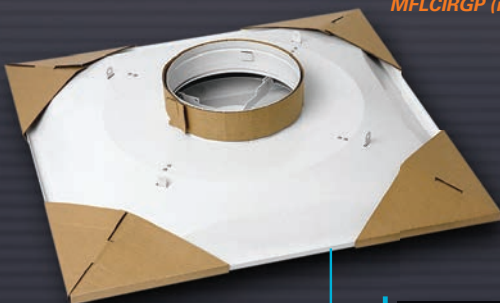

Diffusers are **individually packaged** with additional corner pad and collar protection.