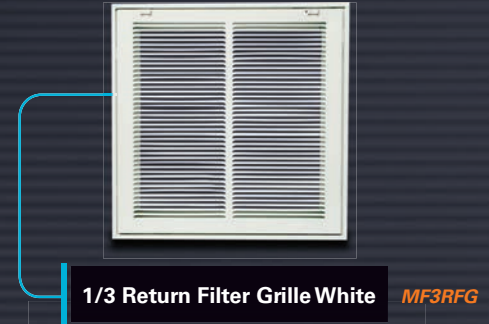

That Reflect Your Quality Of Installation.