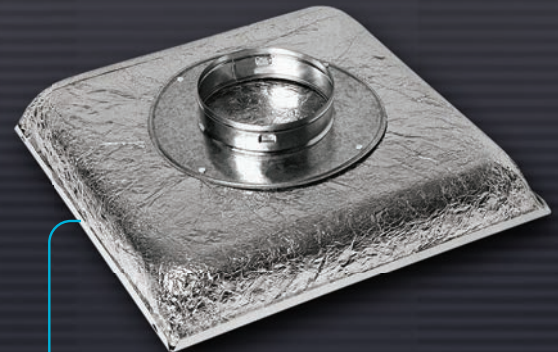

Collar Ring for Perforated Diffuser provides easy connection of flex duct. 6", 8", 10", 12", 14" dia.

MFLCCR