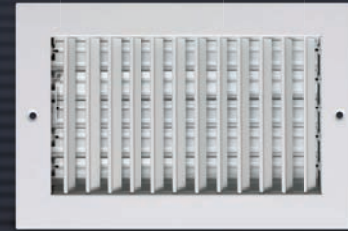

### MFSCRA

Sidewall/Ceiling Register -  
Adjustable

White

**Part Number**

**Size**

2-Way

MFSCRA66W	6" x 6"
MFSCRA84W	8" x 4"
MFSCRA88W	8" x 8"
MFSCRA104W	10" x 4"
MFSCRA106W	10" x 6"
MFSCRA108W	10" x 8"
MFSCRA1010W	10" x 10"
MFSCRA124W	12" x 4"
MFSCRA126W	12" x 6"
MFSCRA128W	12" x 8"
MFSCRA1212W	12" x 12"
MFSCRA144W	14" x 4"
MFSCRA146W	14" x 6"
MFSCRA148W	14" x 8"
MFSCRA166W	16" x 6"